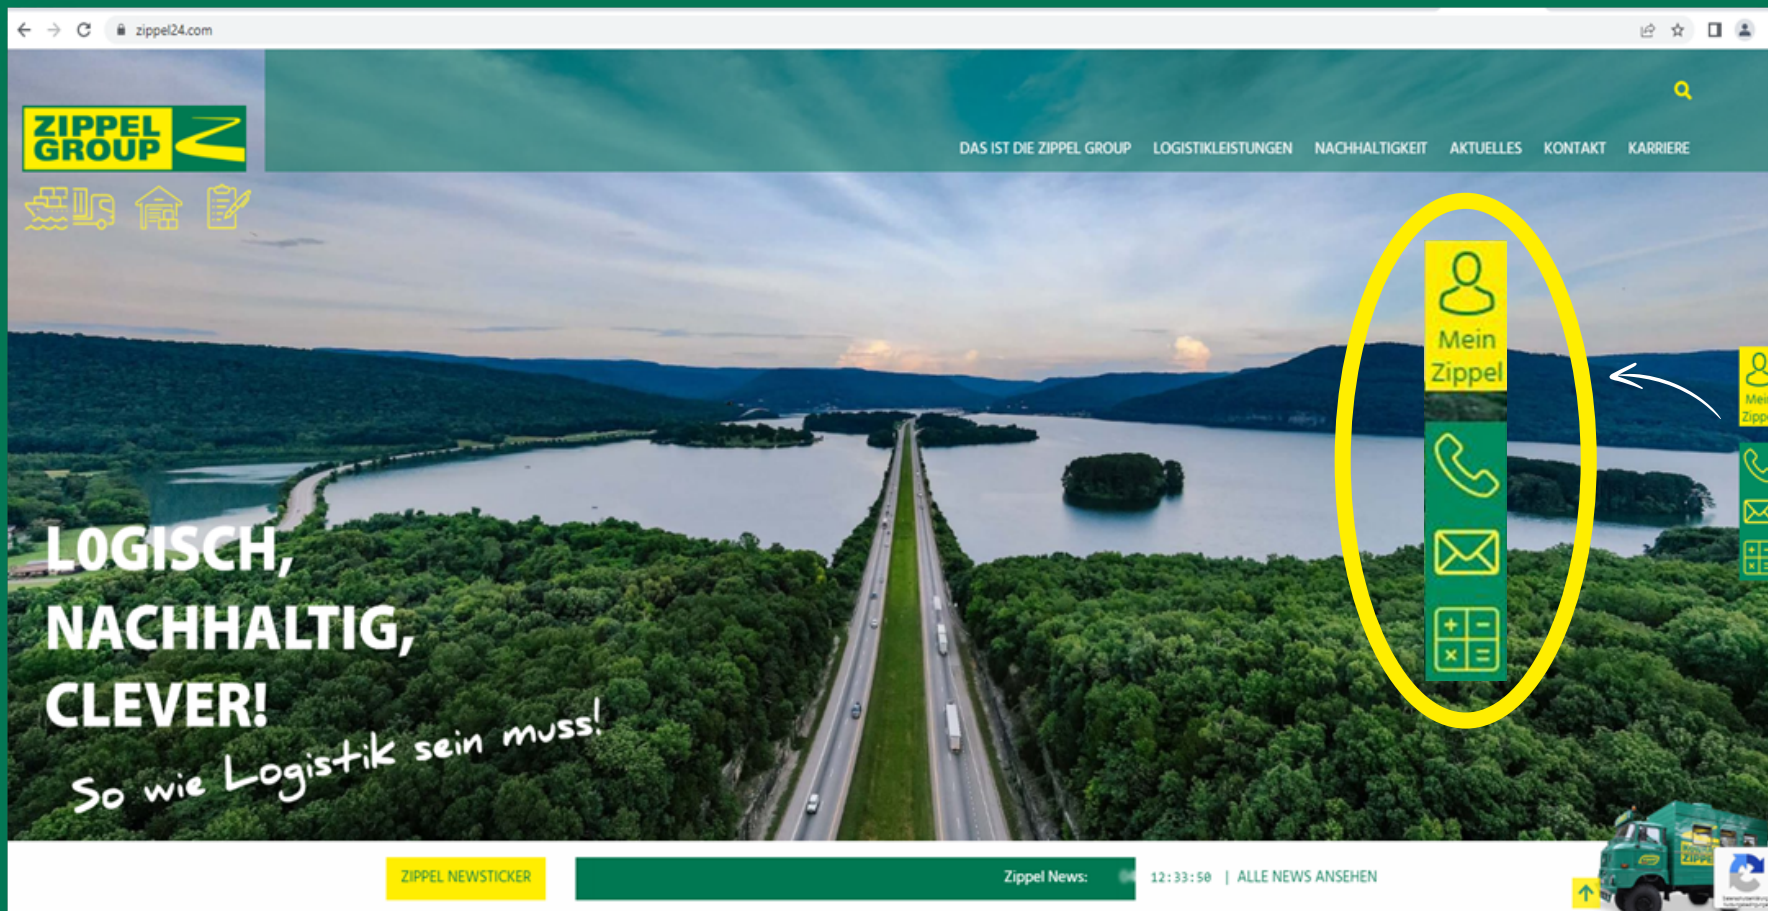

The Zippel Group

Introducing Zippel's Online Customer Hub

Contado

(The Tarifcalculator Zippix-Tarico)

Creating an Account & First Query

Where to Find Contado

“EASIER THAN IT LOOKS”

Visit our website at
www.zippel24.com

Find our
Customer
Portal
here

How to Register

“CLICK, CLICK, CLICK... AND DONE”

The Tarifcalculator Zippix-Tarico can be found at <https://zippel.contado.eu/>

The screenshot shows the Contado registration page. The word "Contado" is displayed in large orange letters at the top. Below it is a registration form with the following fields: "First name", "Last name", and "Password". There is a blue "Login" button. At the bottom of the form, there is a link that says "Request access" with a person icon, which is circled in yellow. To the right of this link is the text "Deutsch". A white arrow points from the text "Request access" to the right side of the page.